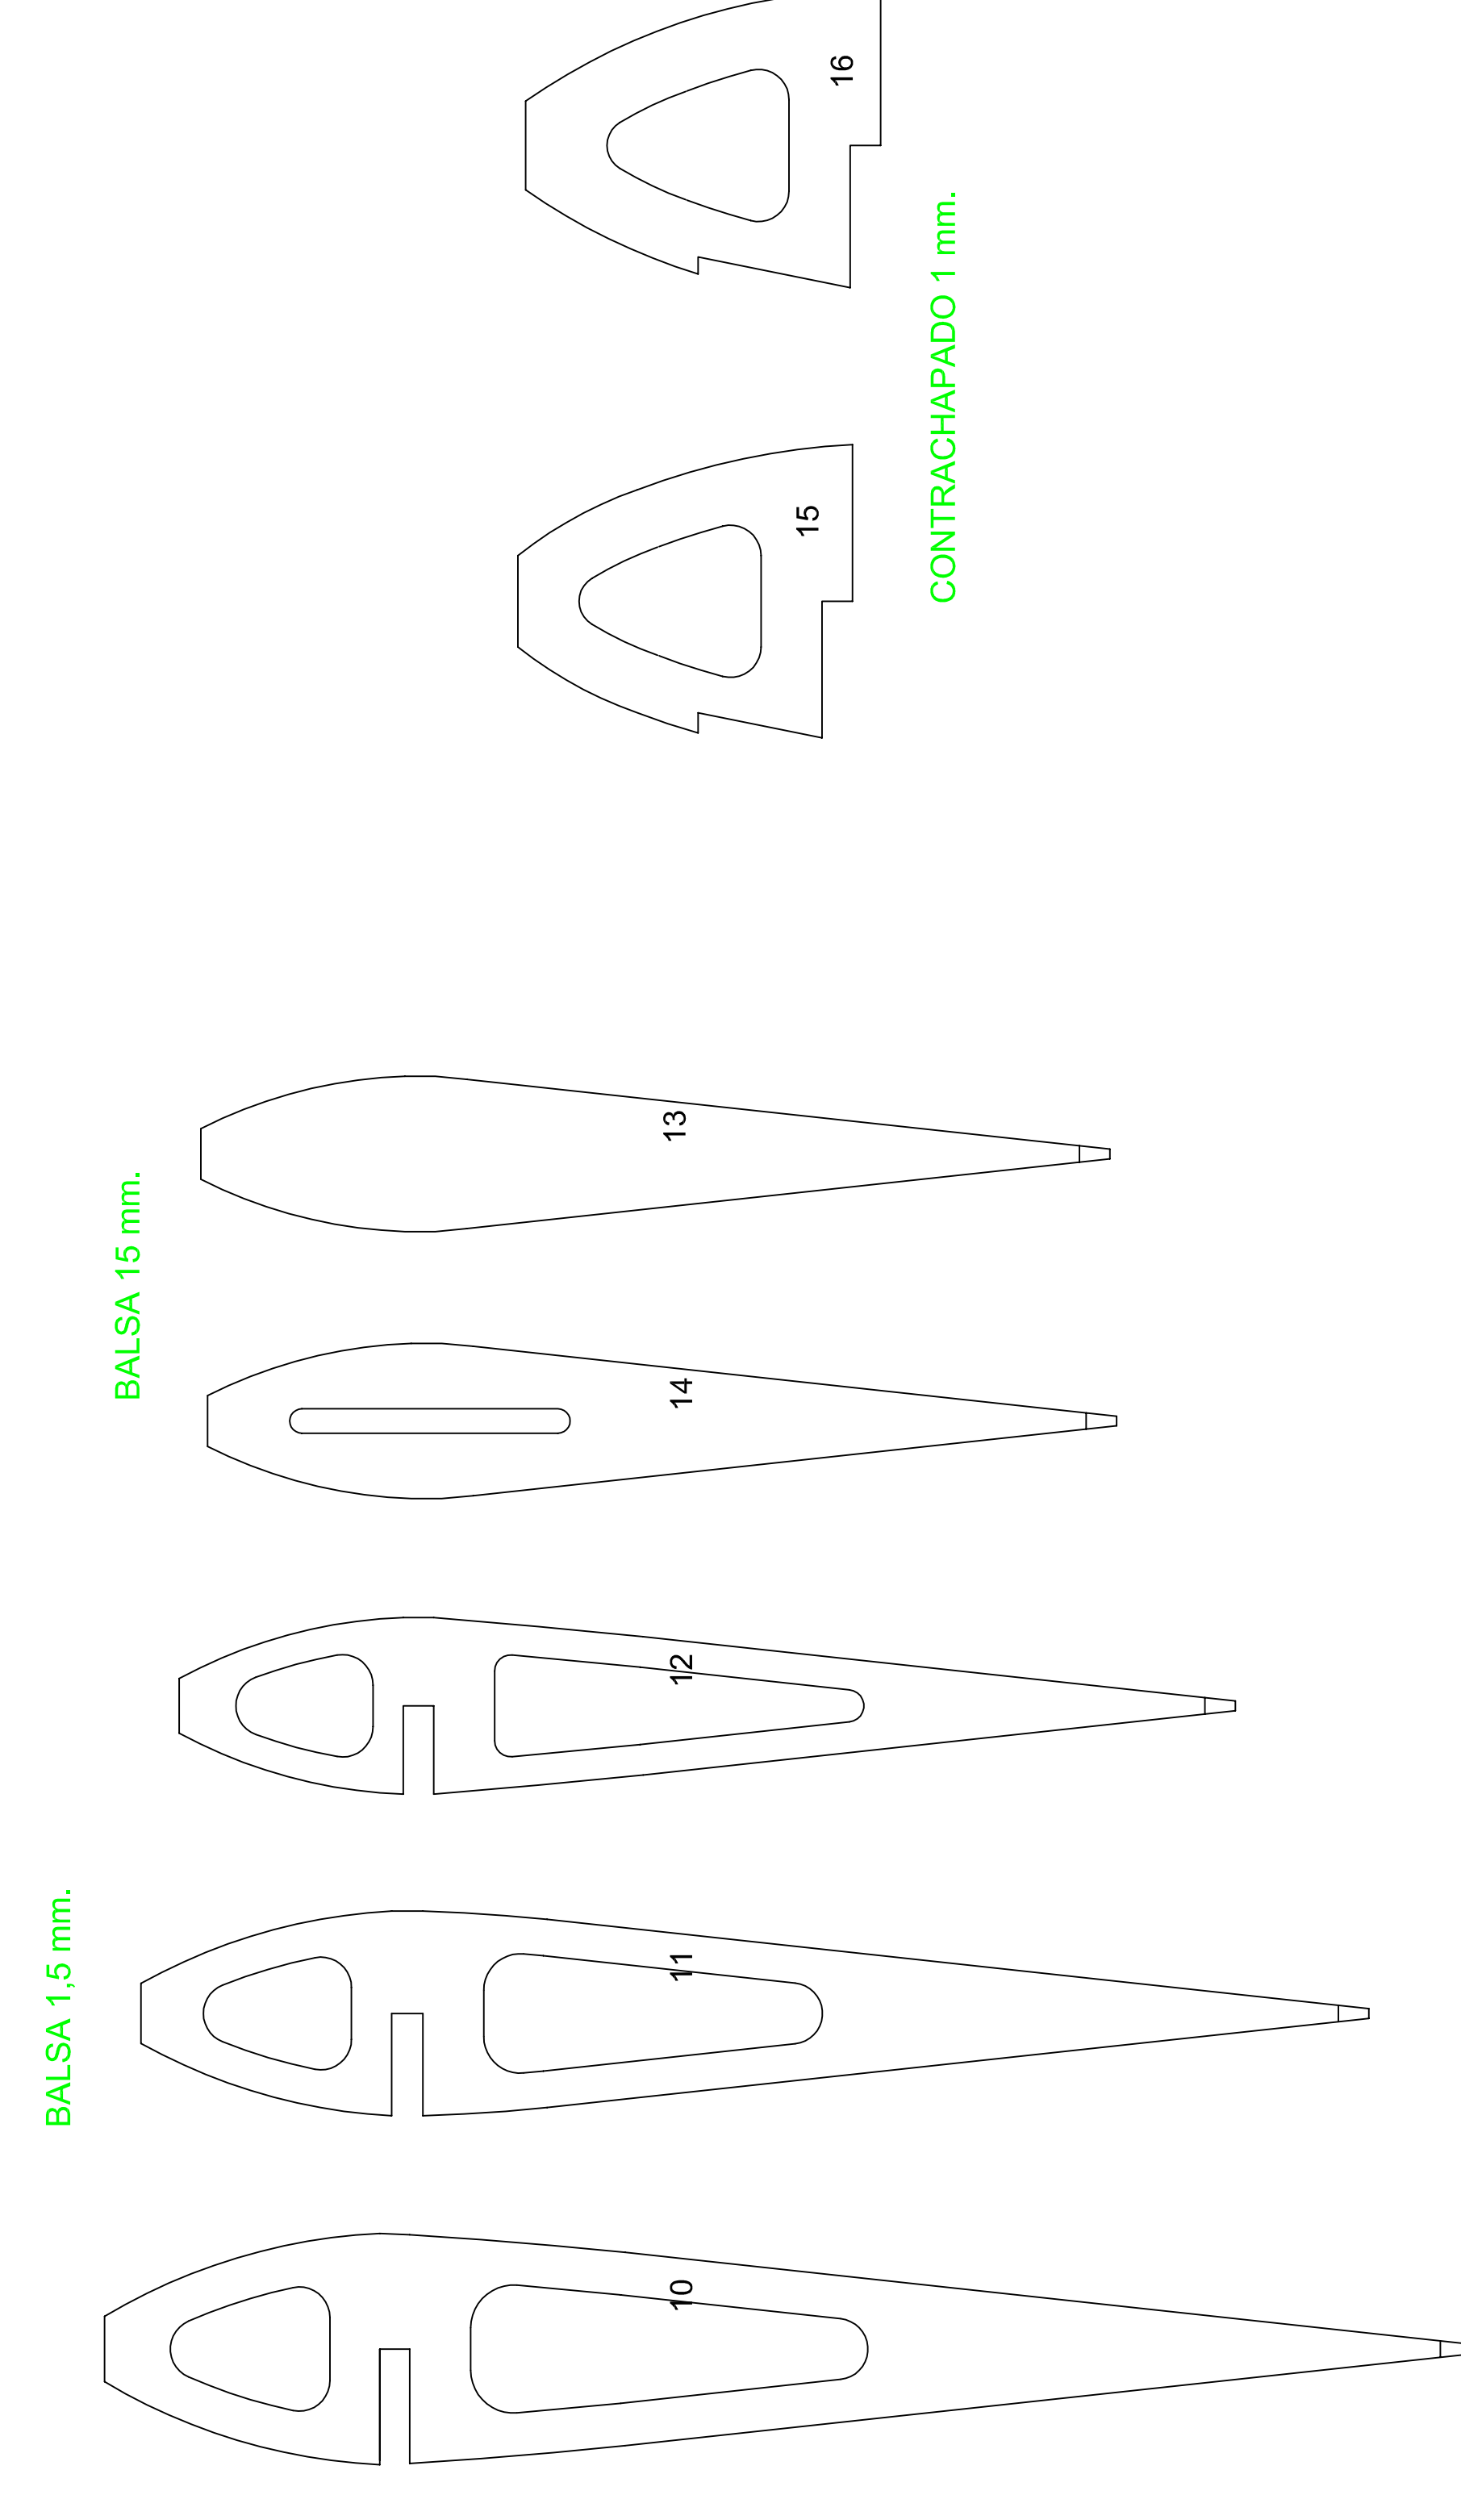

# TIBURON

ENVERGADURA 1323 mm.

MOTOR: O.S. LA .40

Balsa 15 mm.

Balsa 15 mm.

CONTRACHAPADO 1 mm.