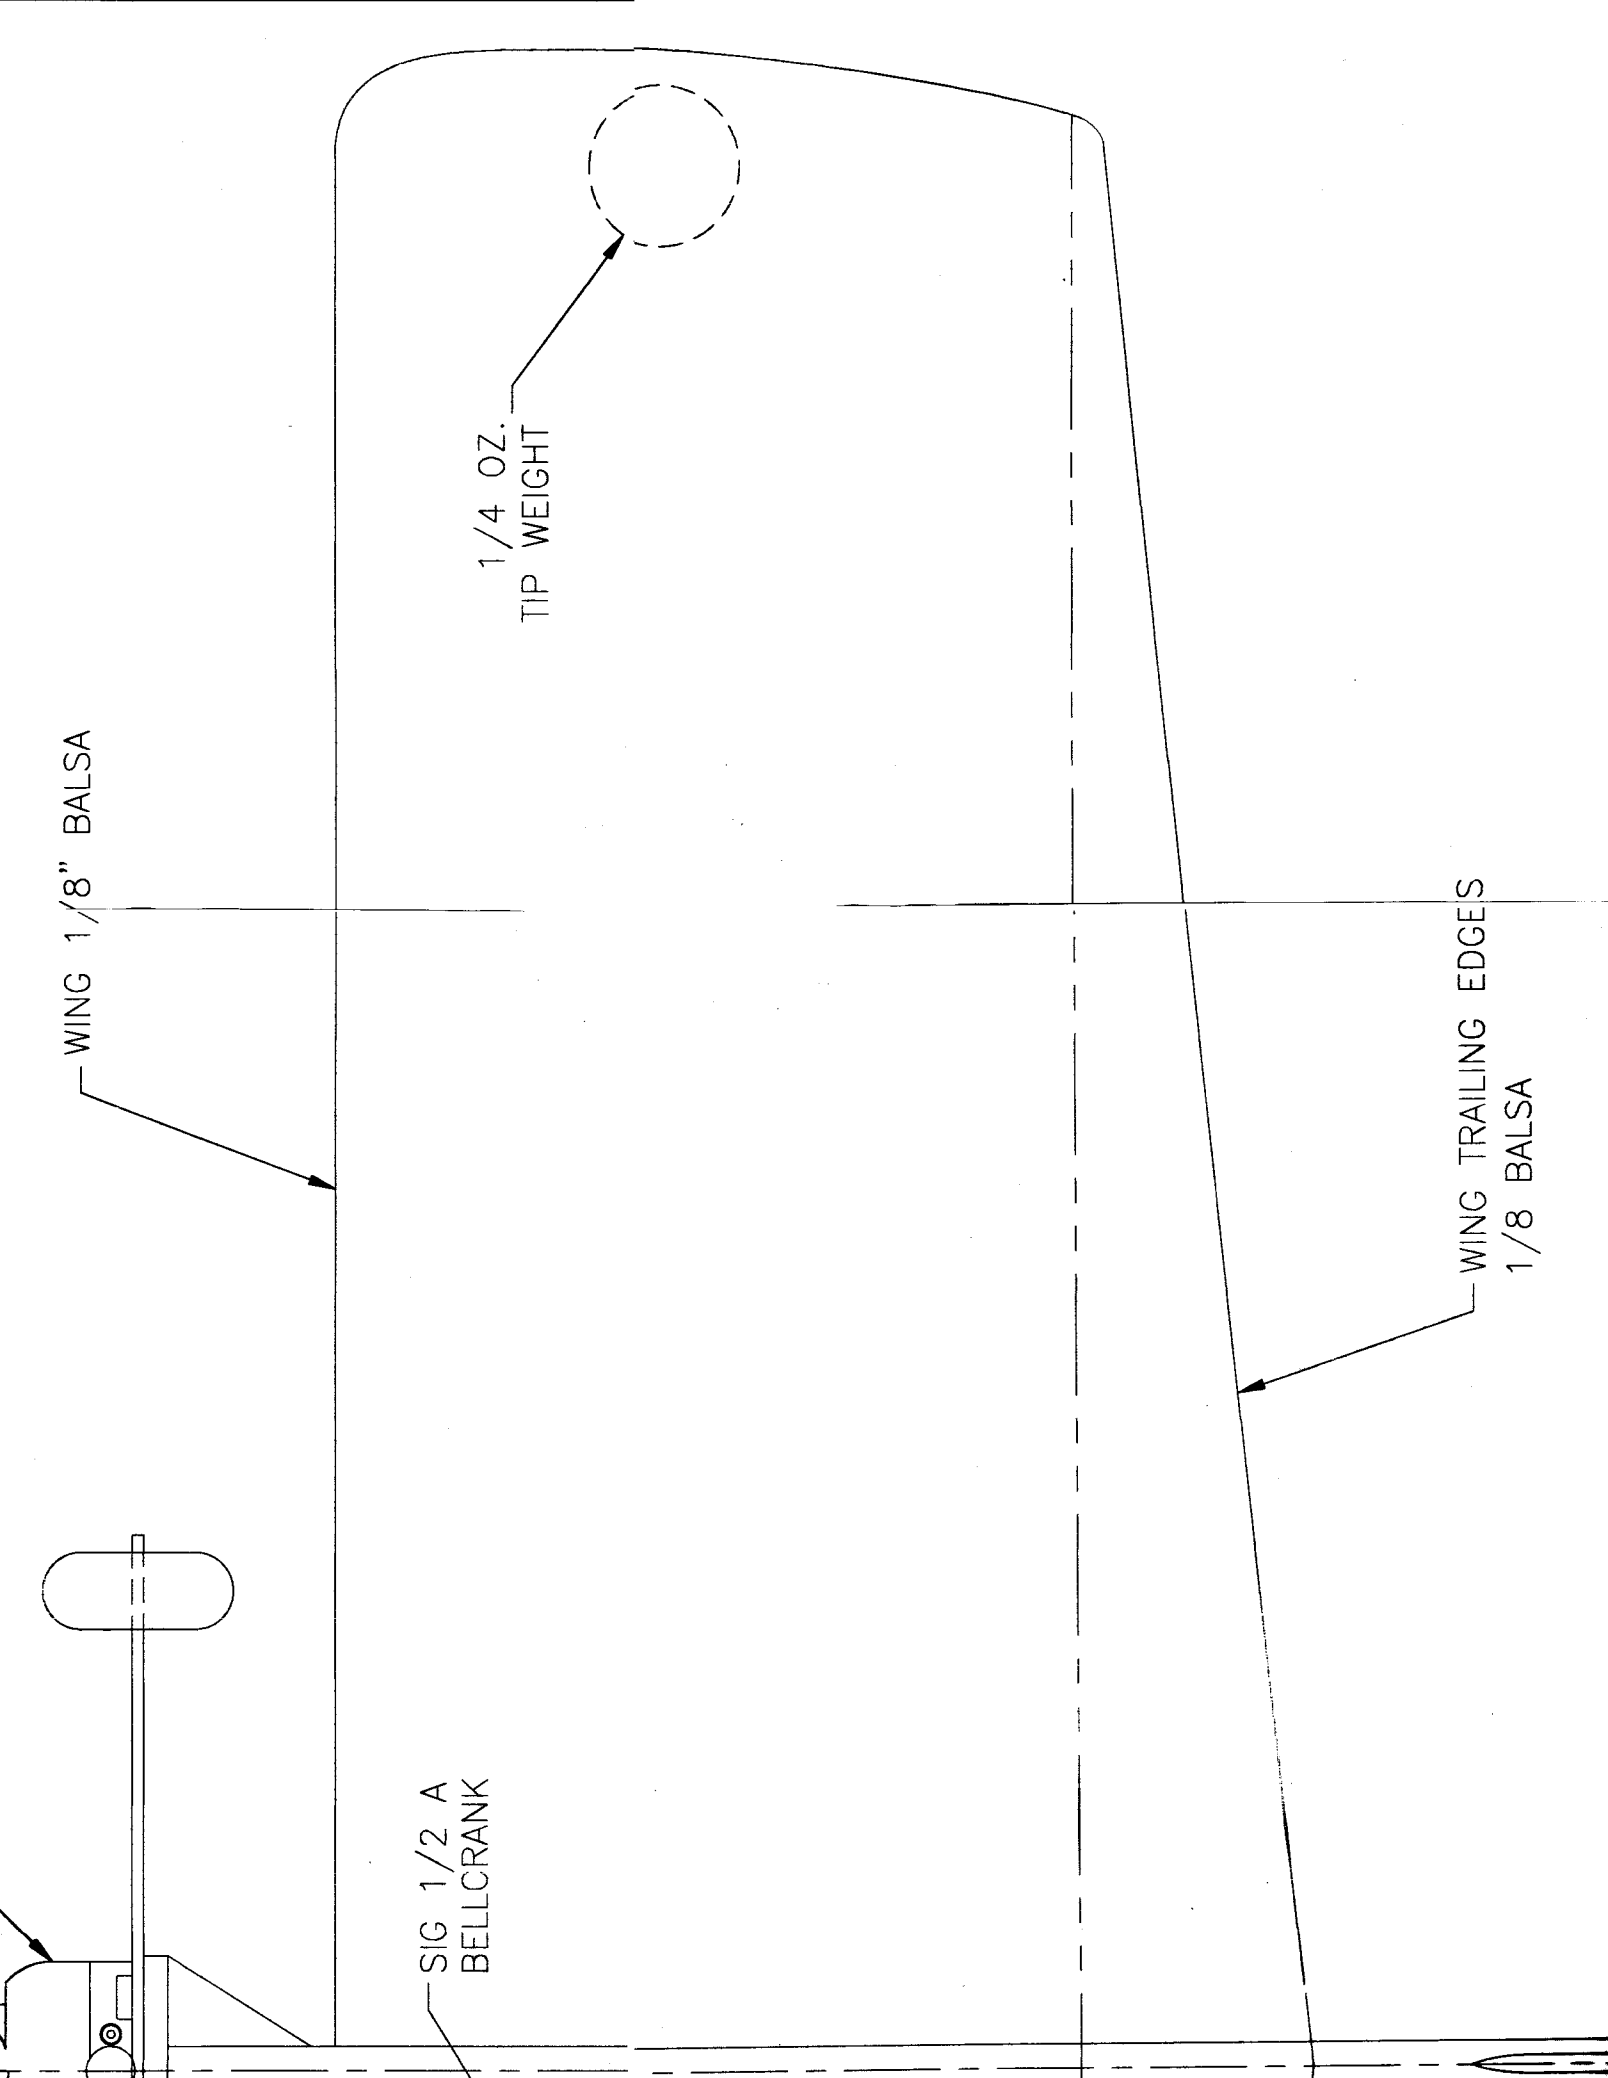

HORIZONTAL STABILIZER 3/32 Balsa

ELEVATOR 3/32 Balsa

FUSELAGE 1/4" Balsa

THIS DRAWING RELEASED

1/16" MUSIC WIRE LANDING GEAR

HARDWOOD BELLCRANK
MOUNT BUTTON

.047 MUSIC WIRE
PUSHROD

JOINT
PLY

LEADOUT GUIDE
1/16 PLY

VIRIKAL STABILIZER 3/32 BAUSA

ROD

S
JEL
SIDE
OR
H501

LEADOUT
GUIDE

C. G. @ 2