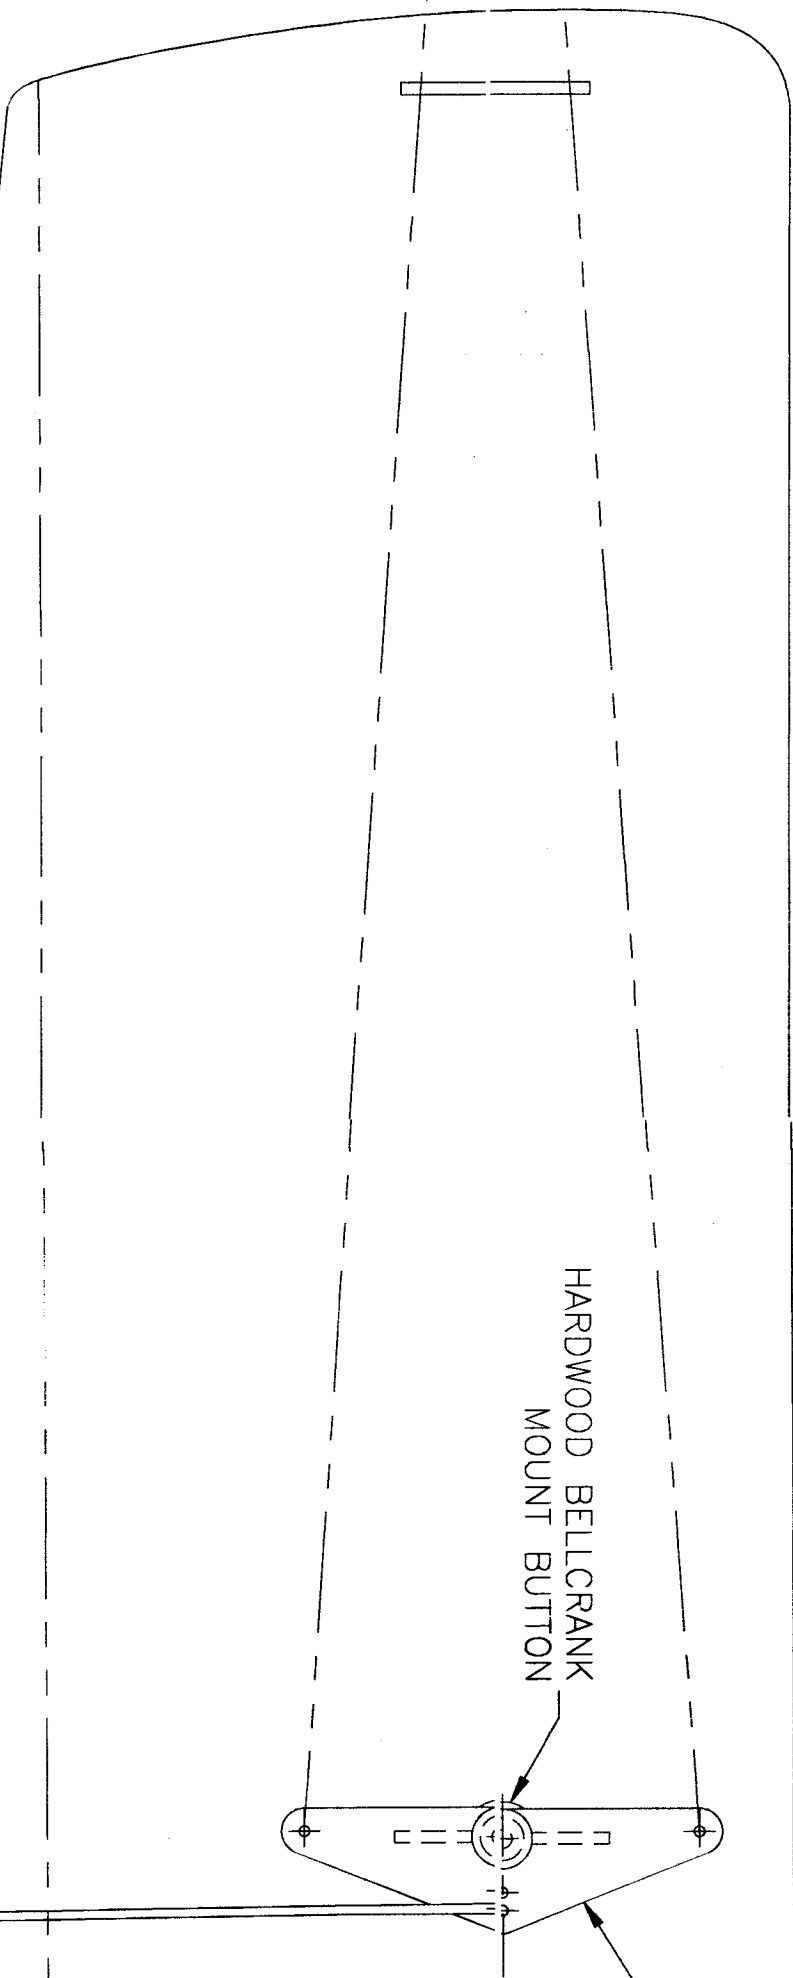

HORIZONTAL STABILIZER 3/32 Balsa

ELEVATOR 3/32 Balsa

FUSELAGE 1/4" Balsa

THIS DRAWING RELEASED

1/16" MUSIC WIRE LANDING GEAR

HARDWOOD BELLCRANK
MOUNT BUTTON

.047 MUSIC WIRE
PUSHROD

JOINT
PLY

LEADOUT GUIDE
1/16 PLY

VIRIKAL STABILIZER 3/32 BAUSA

ROD

S
JEL
SIDE
OR
H501

LEADOUT
GUIDE

C. G. @ 2