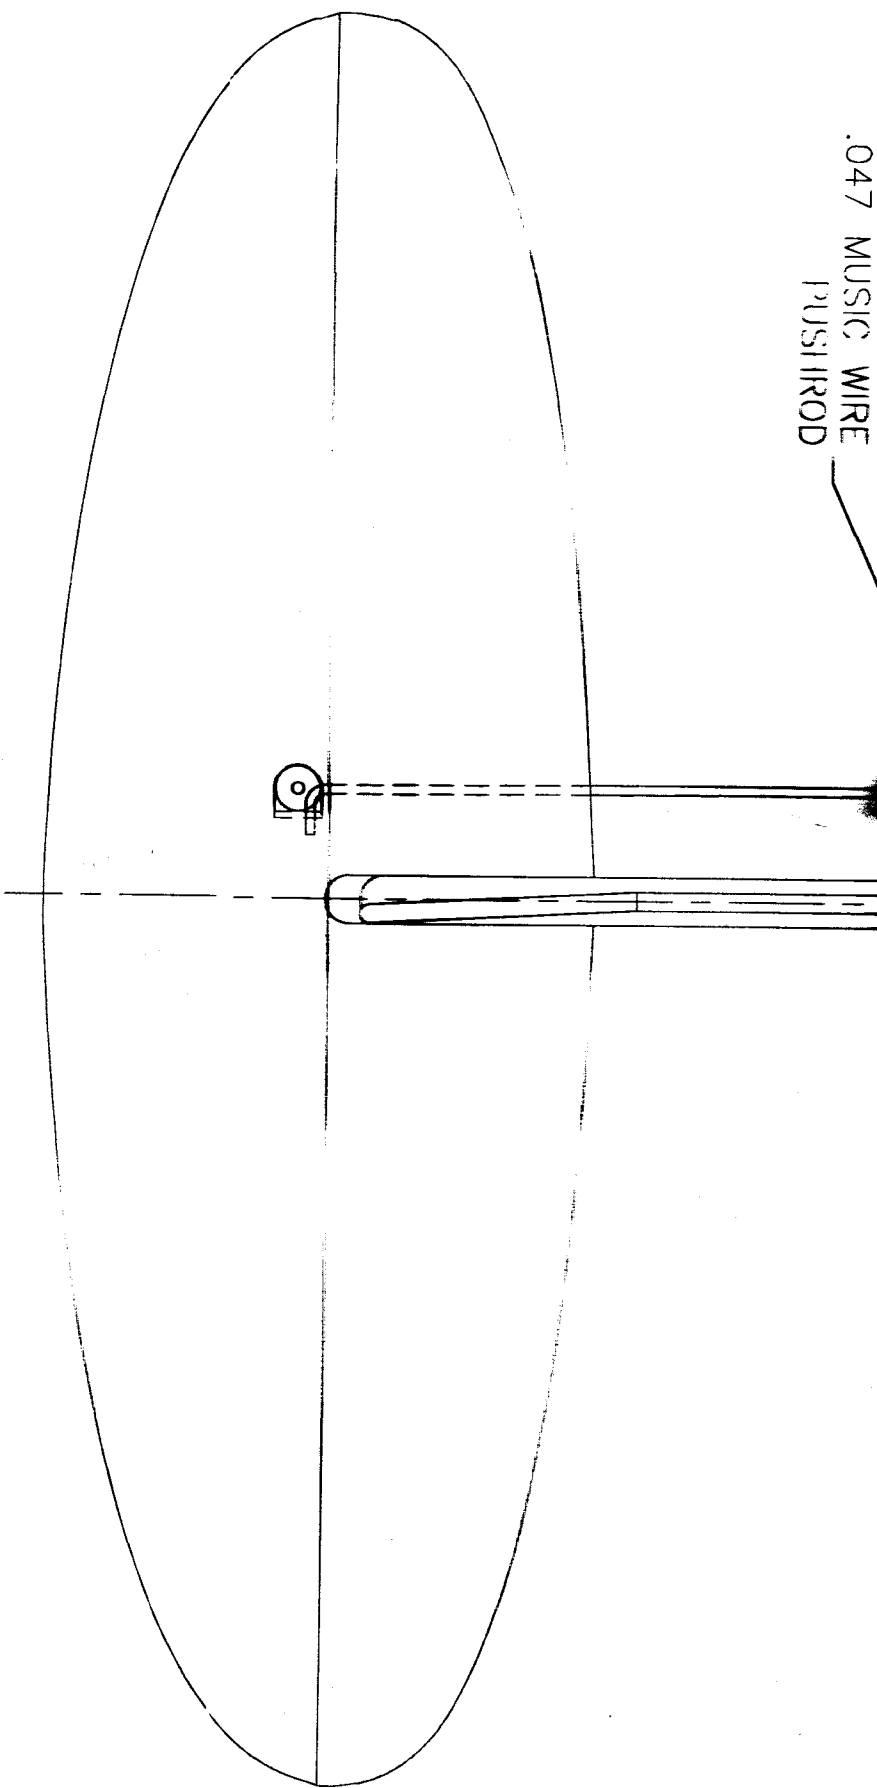

HORIZONTAL STABILIZER 3/32 Balsa

ELEVATOR 3/32 Balsa

FUSELAGE 1/4" Balsa

THIS DRAWING RELEASED

1/16" MUSIC WIRE LANDING GEAR

HARDWOOD BELLCRANK
MOUNT BUTTON

.047 MUSIC WIRE
PUSHROD

JOINT
PLY

LEADOUT GUIDE
1/16 PLY

VIRIKAL STABILIZER 3/32 BAUSA

ROD

S
JEL
SIDE
OR
H501

LEADOUT
GUIDE

C. G. @ 2