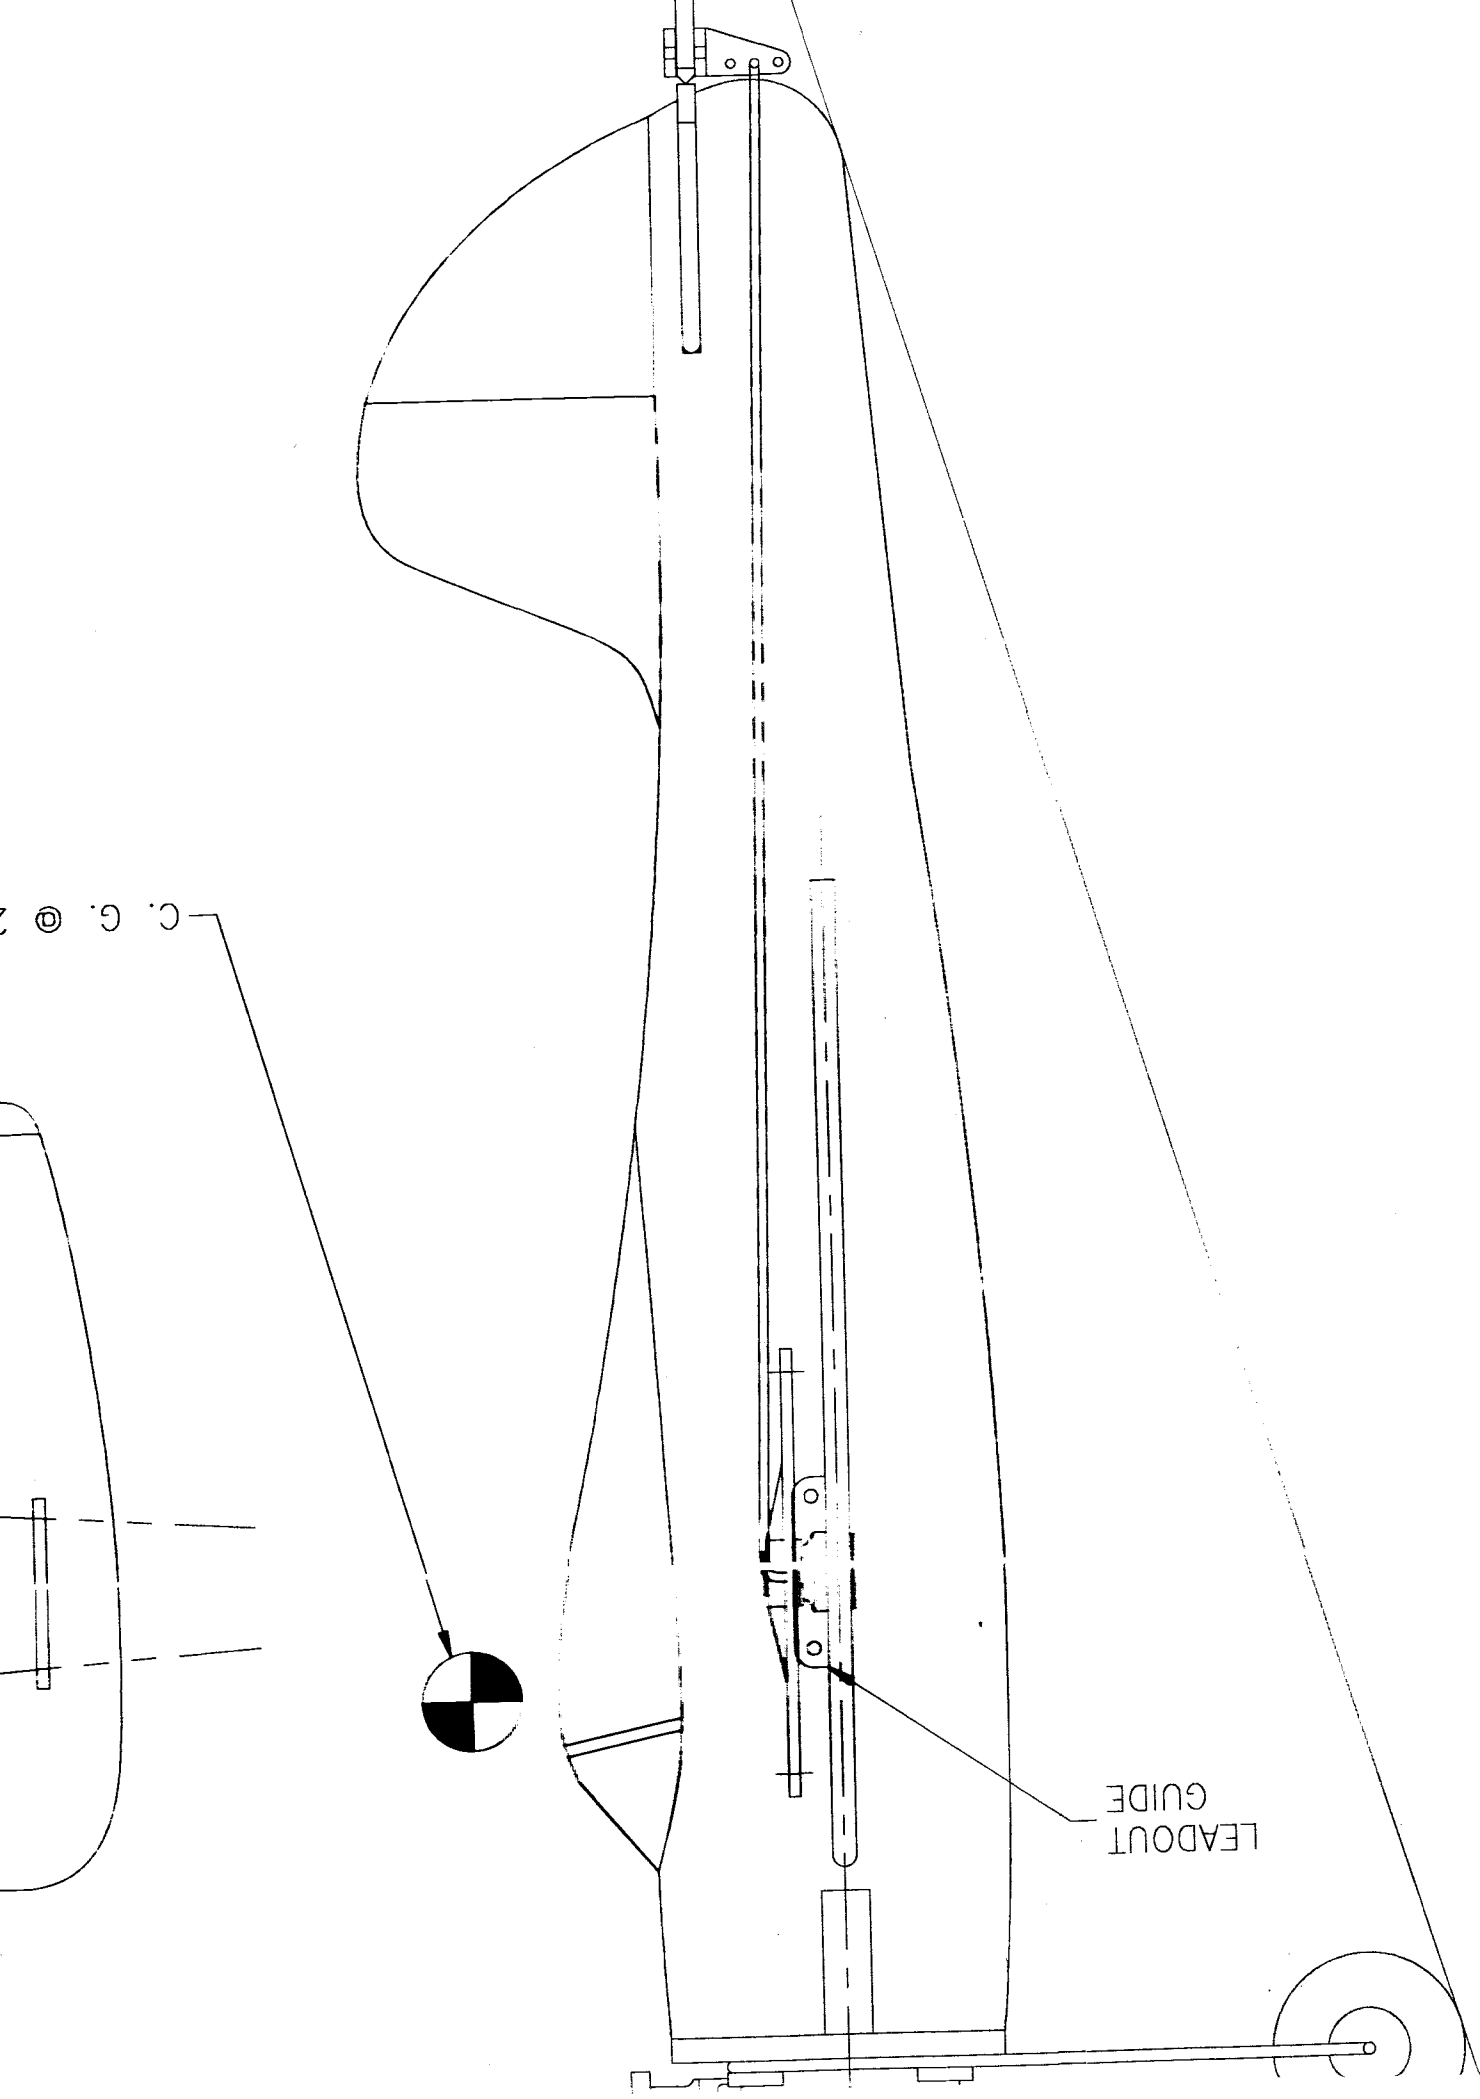

HORIZONTAL STABILIZER 3/32 Balsa

ELEVATOR 3/32 Balsa

FUSELAGE 1/4" Balsa

THIS DRAWING RELEASED

1/16" MUSIC WIRE LANDING GEAR

HARDWOOD BELLCRANK
MOUNT BUTTON

.047 MUSIC WIRE
PUSHROD

JOINT
PLY

LEADOUT GUIDE
1/16 PLY

VIRIKAL STABILIZER 3/32 BAUSA

ROD

S
JEL
SIDE
OR
H501

LEADOUT
GUIDE

C. G. @ 2